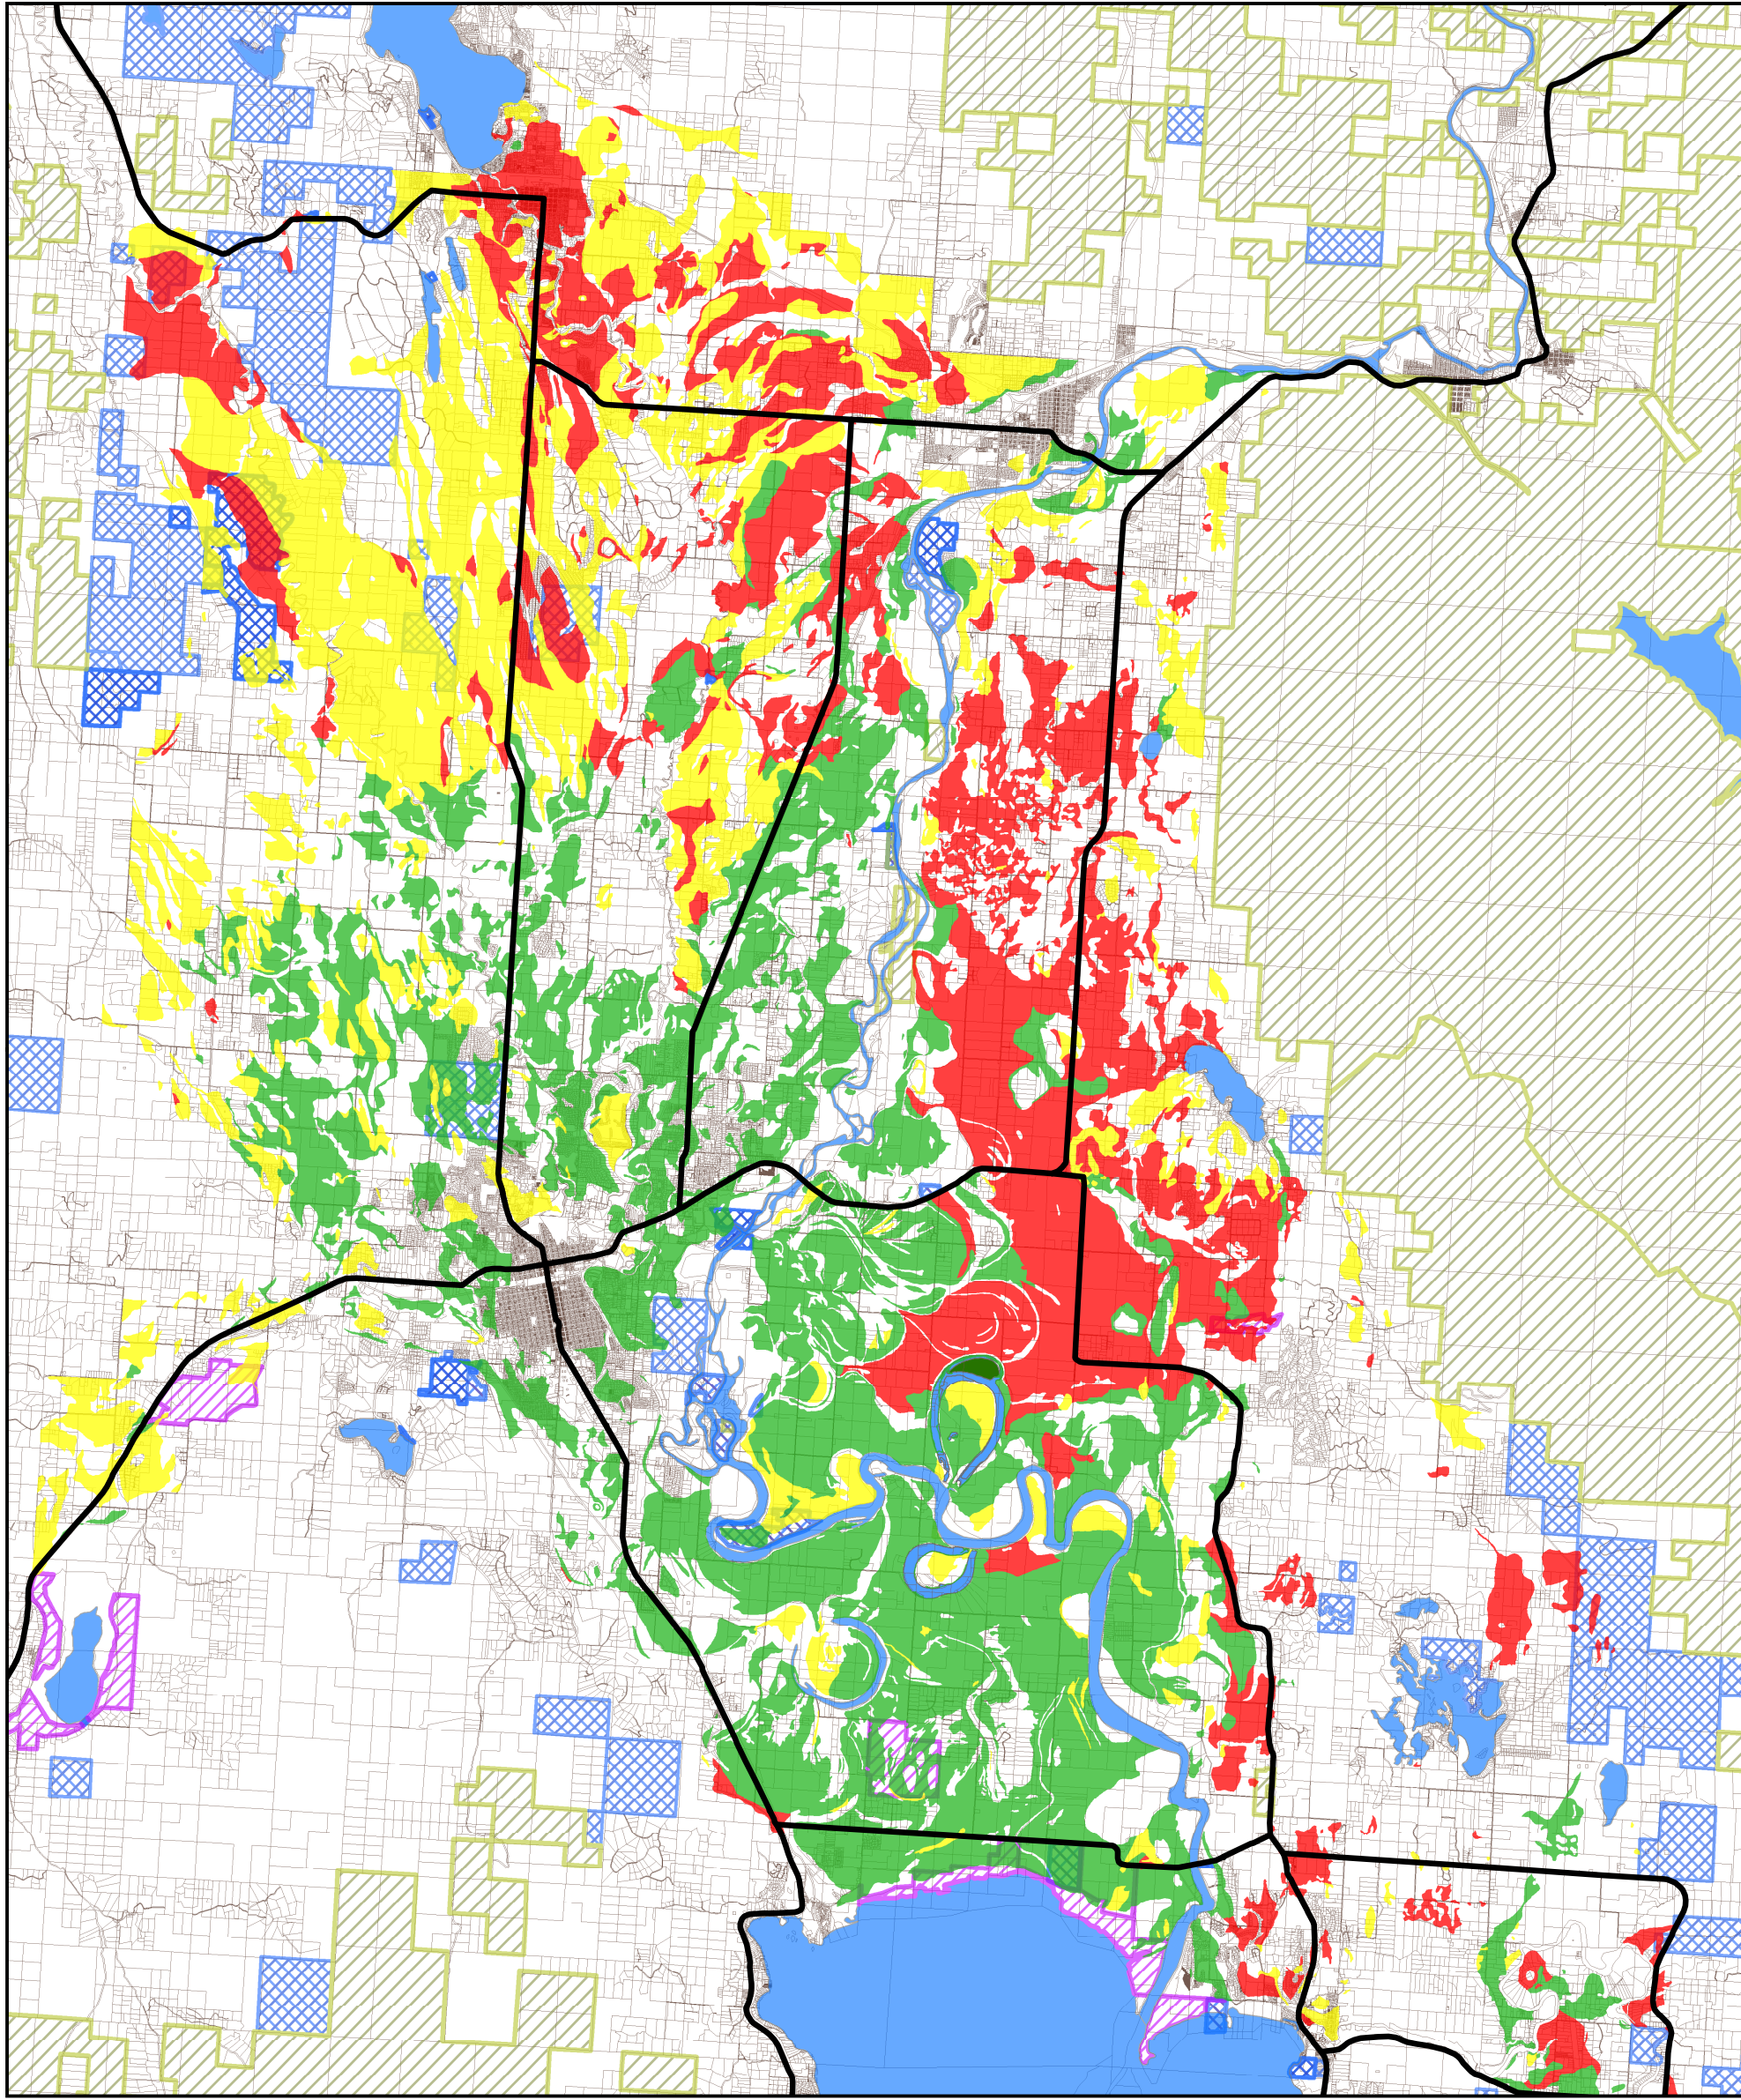

Prime Agricultural Soils Flathead Valley

	Farmland of Statewide Importance
	Prime Farmland if Irrigated
	Prime Farmland Soils
	Flathead County Cadastral

	STATE
	USFS
	USFWS
	WATER

1:145,000